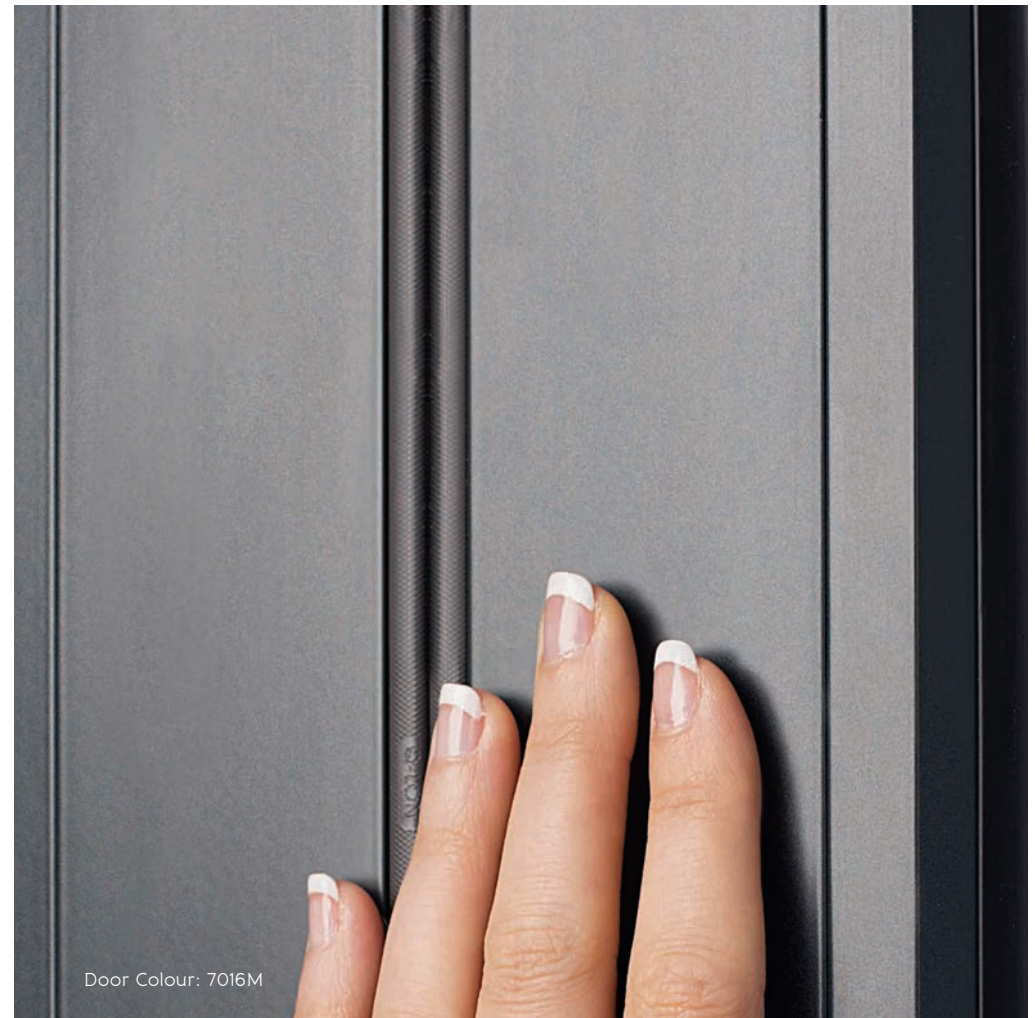

And for the benefits you can see – you will only need to feel an Origin Door to understand.

The sightlines of an Origin Bi-fold Door are stunningly slim to ensure a maximised view. The frames are finished with the highest grade powder coating available, ensuring a superior, scratch resistant and smooth surface.

It's the quality, strength and durability that aluminium brings which allows Origin to provide such long guarantees.

Read more about Origin's aluminium in the Popular Colour brochure.