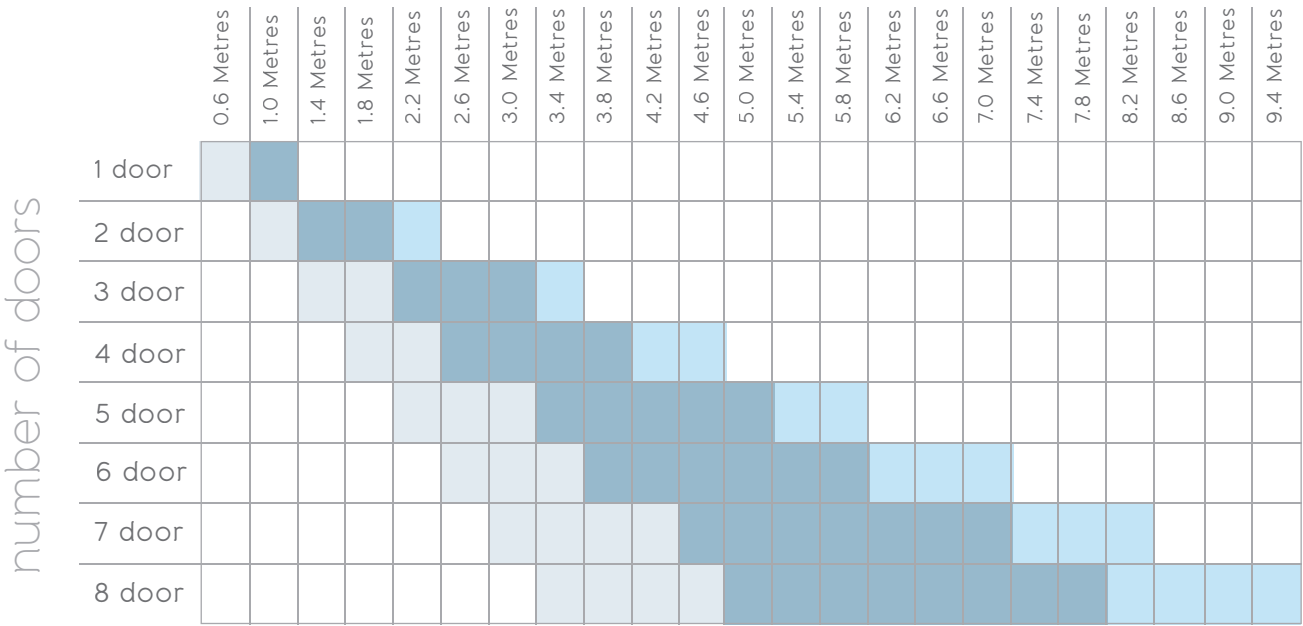

approximate opening

*Above sizes are for guidance only and are subject to glass specification.

Key:

- Optimum door leaf sizes
- Wide door leaf sizes
- Narrow door leaf sizes